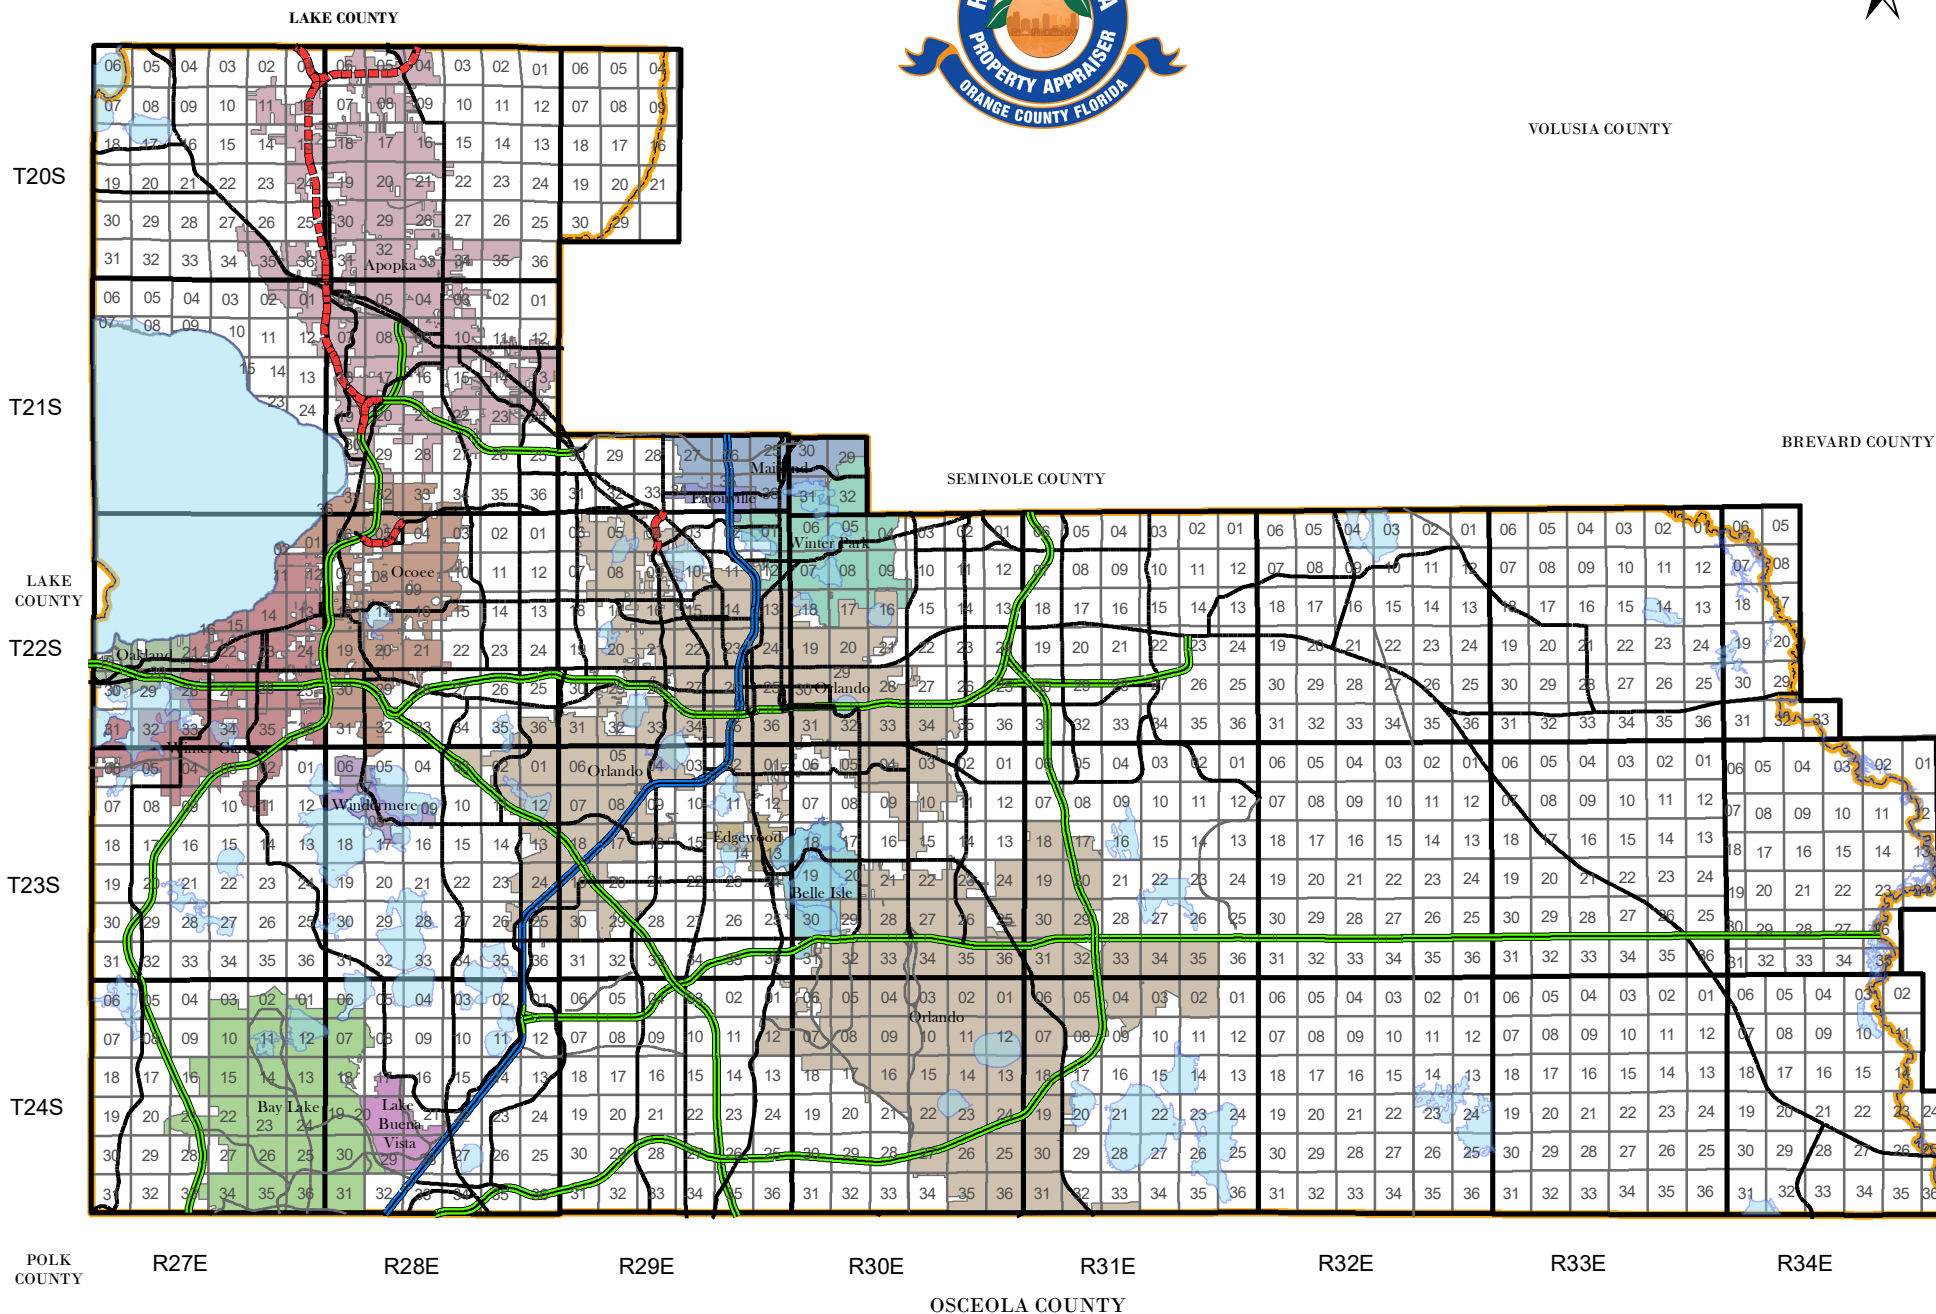

Revised: 7/18/2019

LAKE COUNTY

VOLUSIA COUNTY

BREVARD COUNTY

SEMINOLE COUNTY

LAKE COUNTY

POLK COUNTY

OSCEOLA COUNTY

R27E

R28E

R29E

R30E

R31E

R32E

R33E

R34E

T20S

T21S

T22S

T23S

T24S